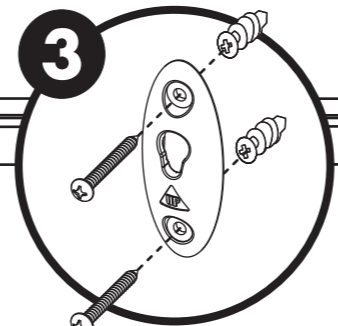

22" (56cm)

5.6" (14.2cm)

22" (56cm)

5.6" (14.2cm)

  
Motion<sup>™</sup>  
MARTIN LOGAN  
8